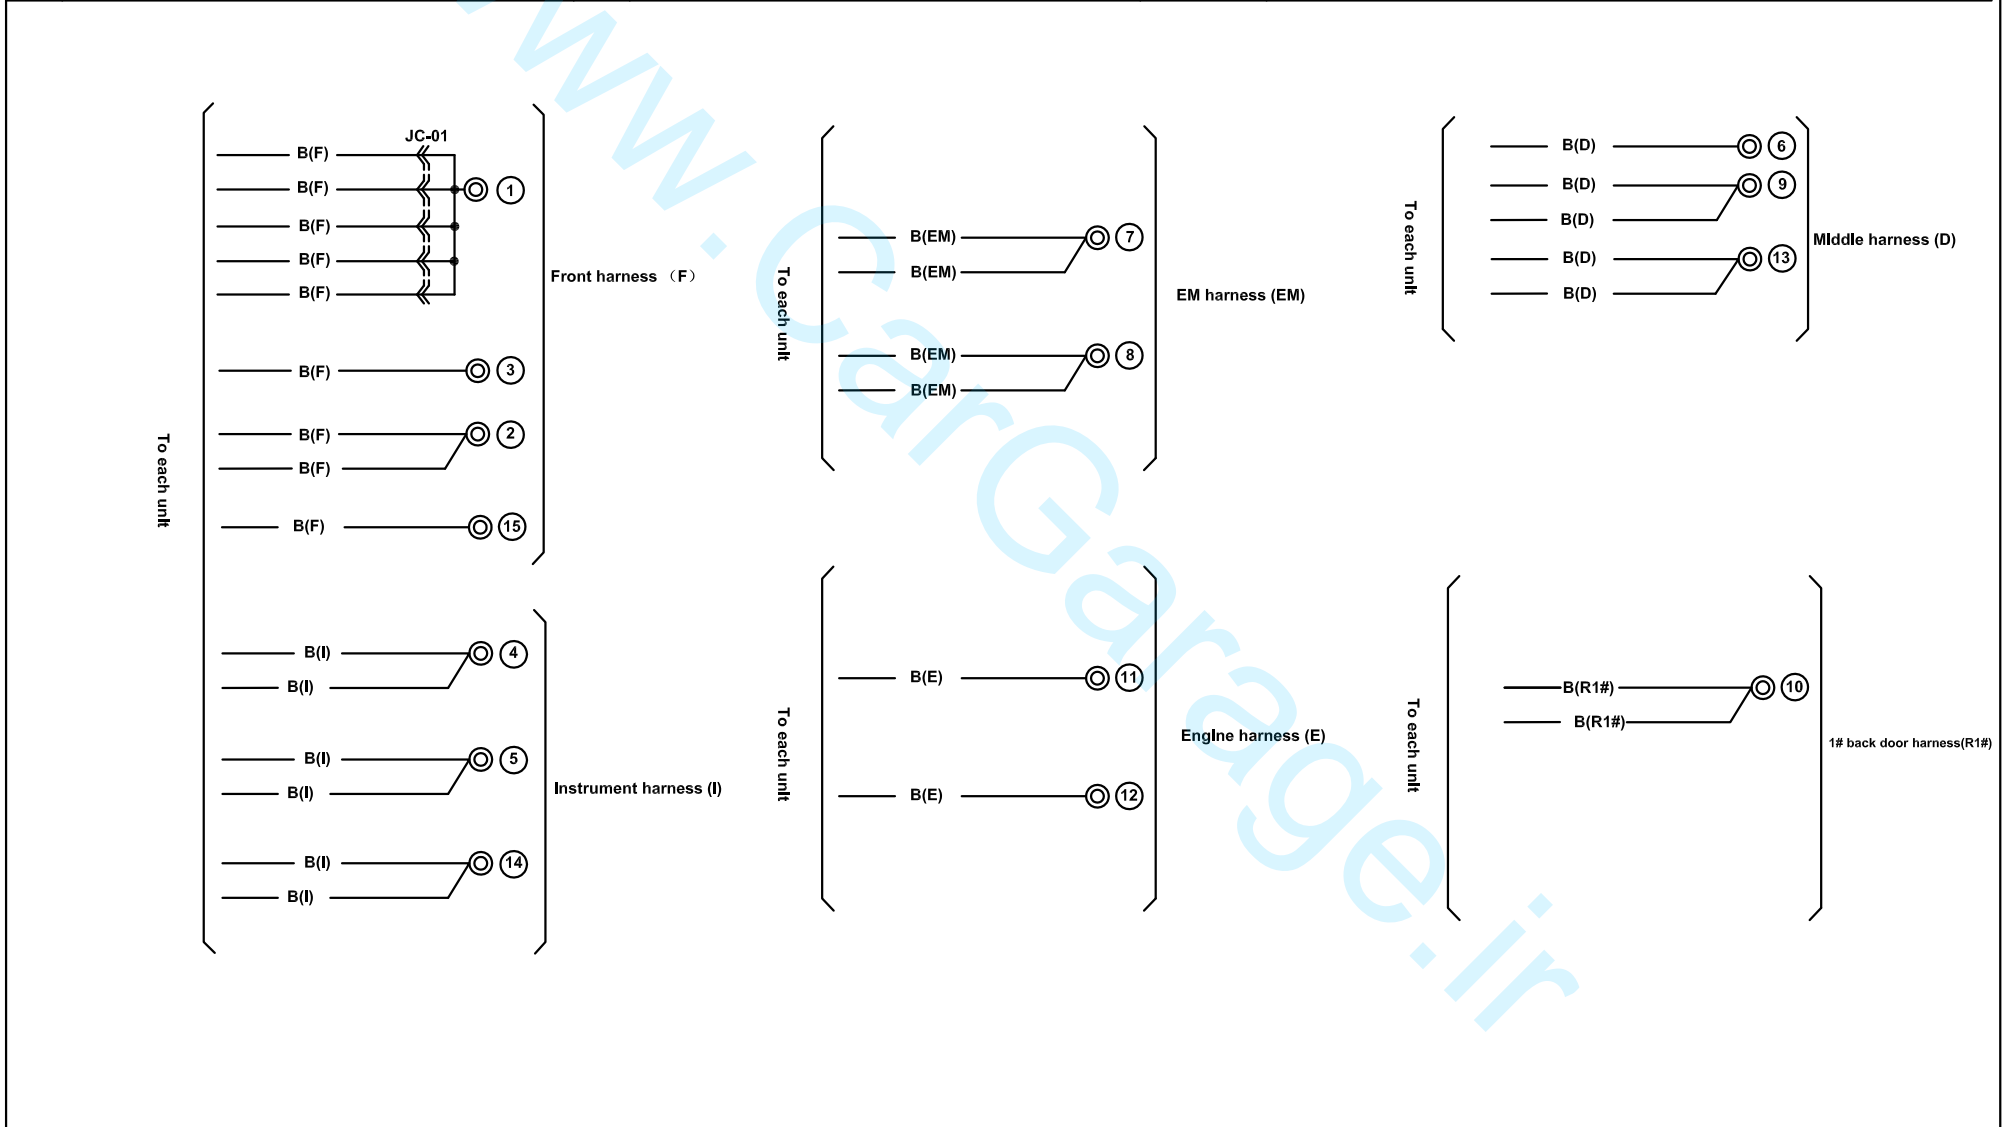

کد رنگ سیم ها

Color	Code	Color	Code
Black	B	Light Green	LG
Brown	BR	Orange	O
Dark blue	DL	Pink	P
Dark Green	DG	Red	R
Gray	GR	Sky Blue	SB
Green	G	Violet	V
Light blue	LB	White	W
Blue	L	Yellow	Y

نماد

Name	Symbol	Name	Symbol
Front harness	F 	Grounding harness	EA
Engjne harness	E 	Interior harness	IN
EM harness	EM	Reversing radar harness	RA
Middle harness	D 	2# Back door harness	R2#
Rear harness	R 	1# Back door harness	R1#
Front left door harness	DR1		
Front right door harness	DR2		
Rear left door harness	DR3		
Rear right door harness	DR4		
Instrument harness	I		

<p>P2-01 Driver power seat (D)</p> 		<p>P2-05 Seat heating switch (D)</p> 				
<p>P2-03 Driver seat heating (D)</p> 	<p>P2-04 Front passenger seat heating (D)</p> 