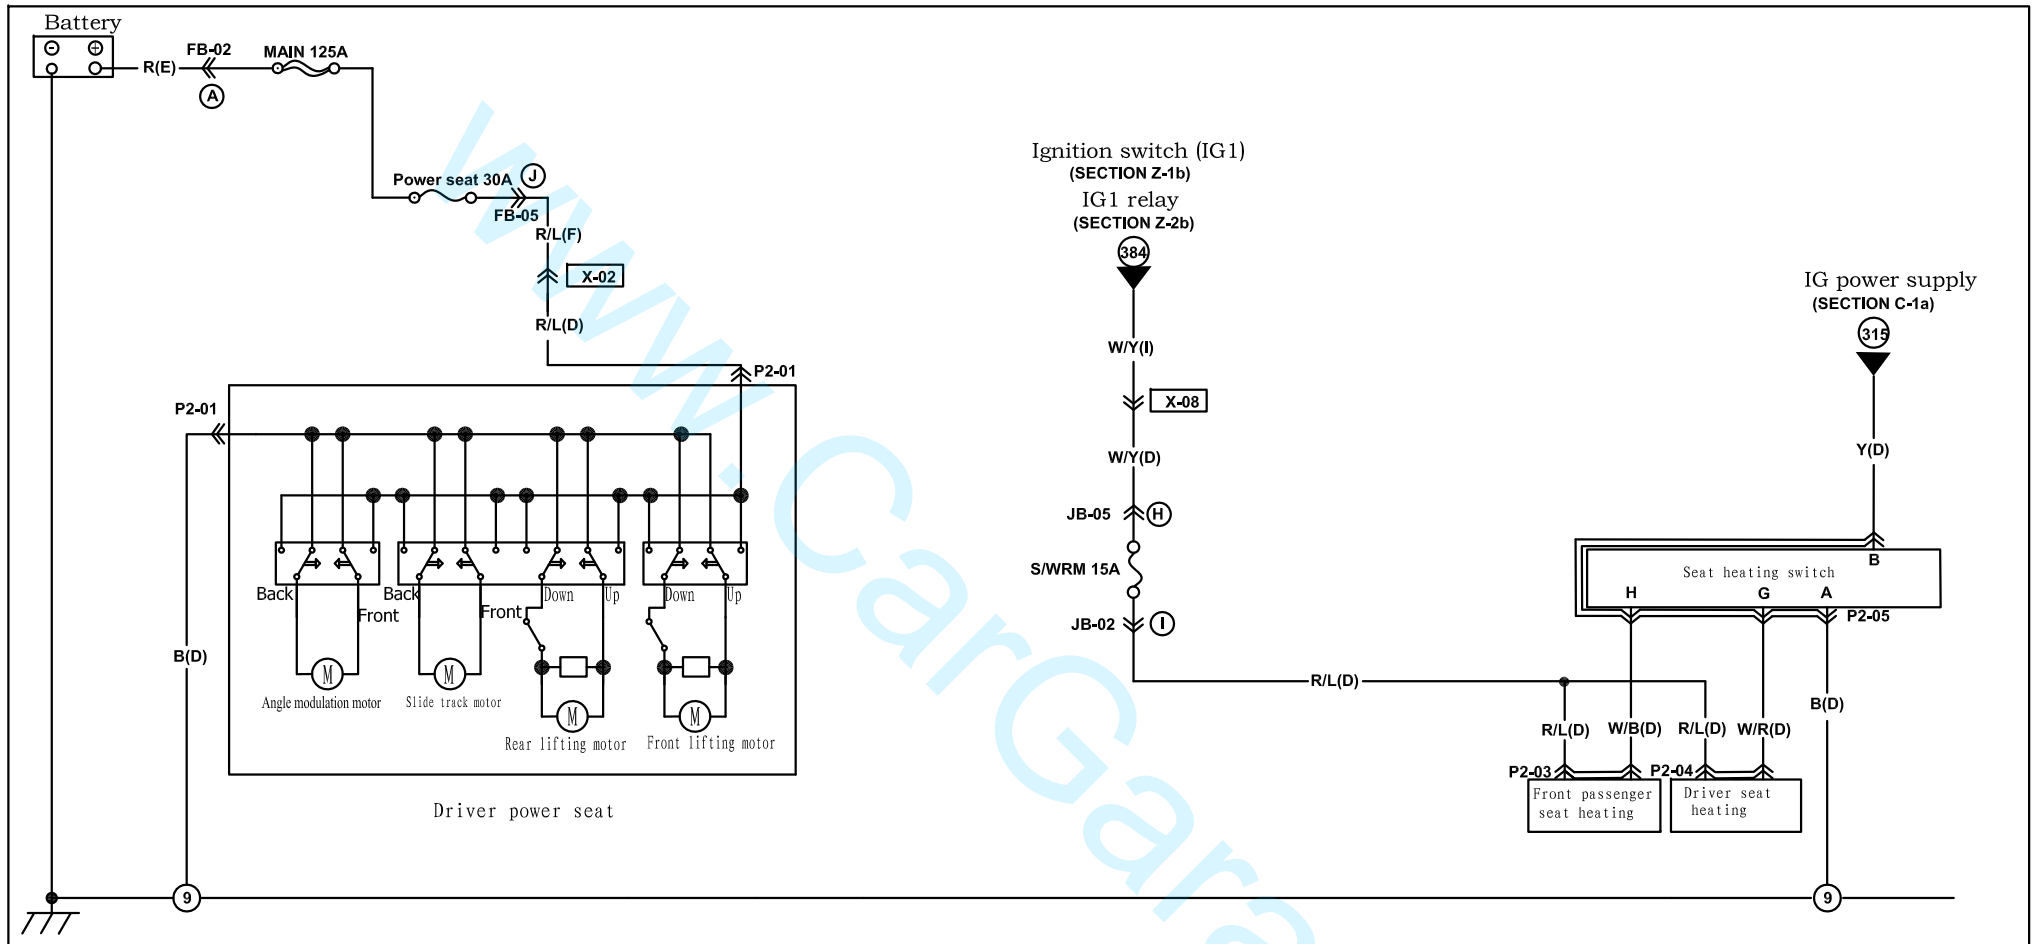

کد رنگ سیم ها

Color	Code	Color	Code
Black	B	Light Green	LG
Brown	BR	Orange	O
Dark blue	DL	Pink	P
Dark Green	DG	Red	R
Gray	GR	Sky Blue	SB
Green	G	Violet	V
Light blue	LB	White	W
Blue	L	Yellow	Y

نماد

Name	Symbol	Name	Symbol
Front harness	F 	Grounding harness	EA
Engjne harness	E 	Interior harness	IN
EM harness	EM	Reversing radar harness	RA
Middle harness	D 	2# Back door harness	R2#
Rear harness	R 	1# Back door harness	R1#
Front left door harness	DR1		
Front right door harness	DR2		
Rear left door harness	DR3		
Rear right door harness	DR4		
Instrument harness	I		

<p>P2-01 Driver power seat (D)</p> 		<p>P2-05 Seat heating switch (D)</p> 				
<p>P2-03 Driver seat heating (D)</p> 	<p>P2-04 Front passenger seat heating (D)</p> 